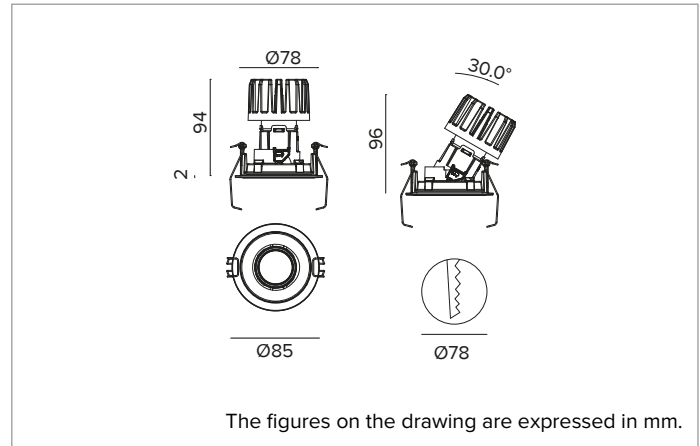

### Adjustable recessed LED projector in a trim version

		3000K	H(m)	D(m)	Emax(lx)
		Ra90		27°	
		Fixture Power	13W	1	0.48
		Source Flux	1606lm	2	0.95
		Fixture Flux	1147lm	3	1.43
		Efficacy	88lm/W	4	1.91
TS1342	Imax=2835cd/klm	Imax	4552cd	5	2.38